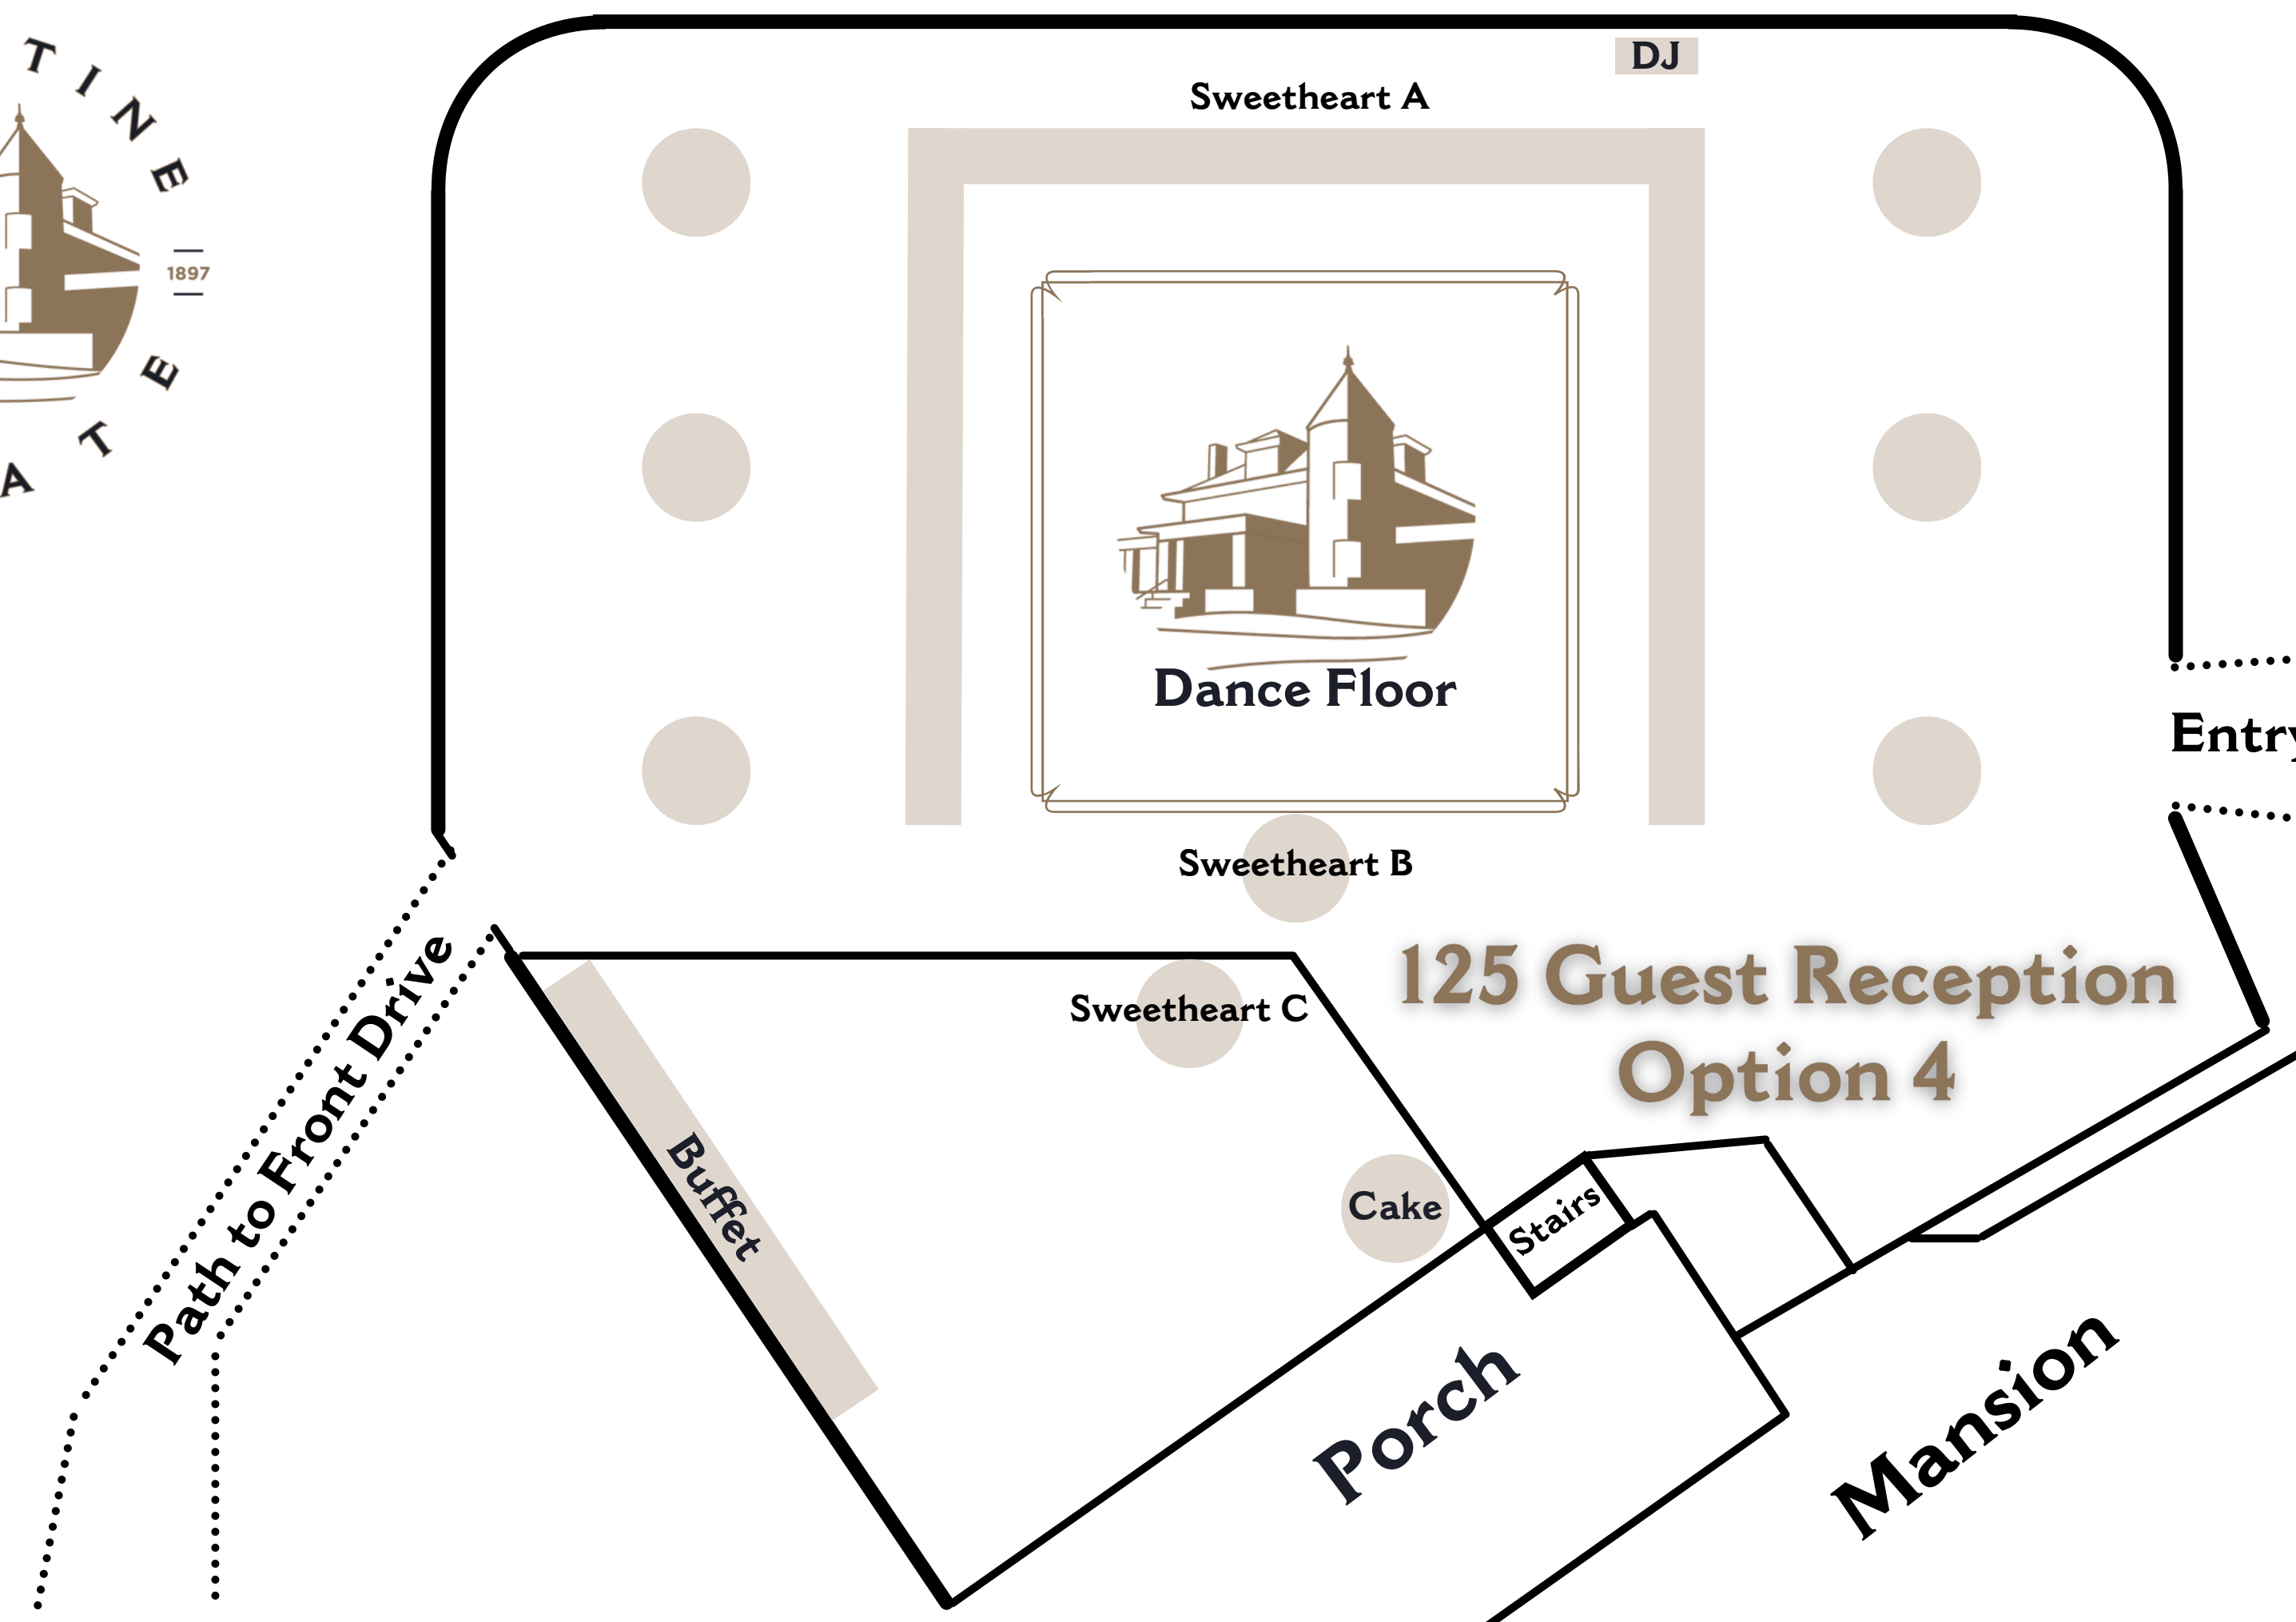

Stairs

Porch

Mansion

Path to Front Drive

Stairs

Porch

Mansion

Entry

Path to Front Drive

Bar

Sweetheart A

DJ

Dance Floor

Sweetheart B

Sweetheart C

125 Guest Reception  
Option 4

Path to Front Drive

Buffet

Cake

Stairs

Porch

Mansion

Entry

Headtable (16 max)

DJ

Dance Floor

Entry

Path to Front Drive