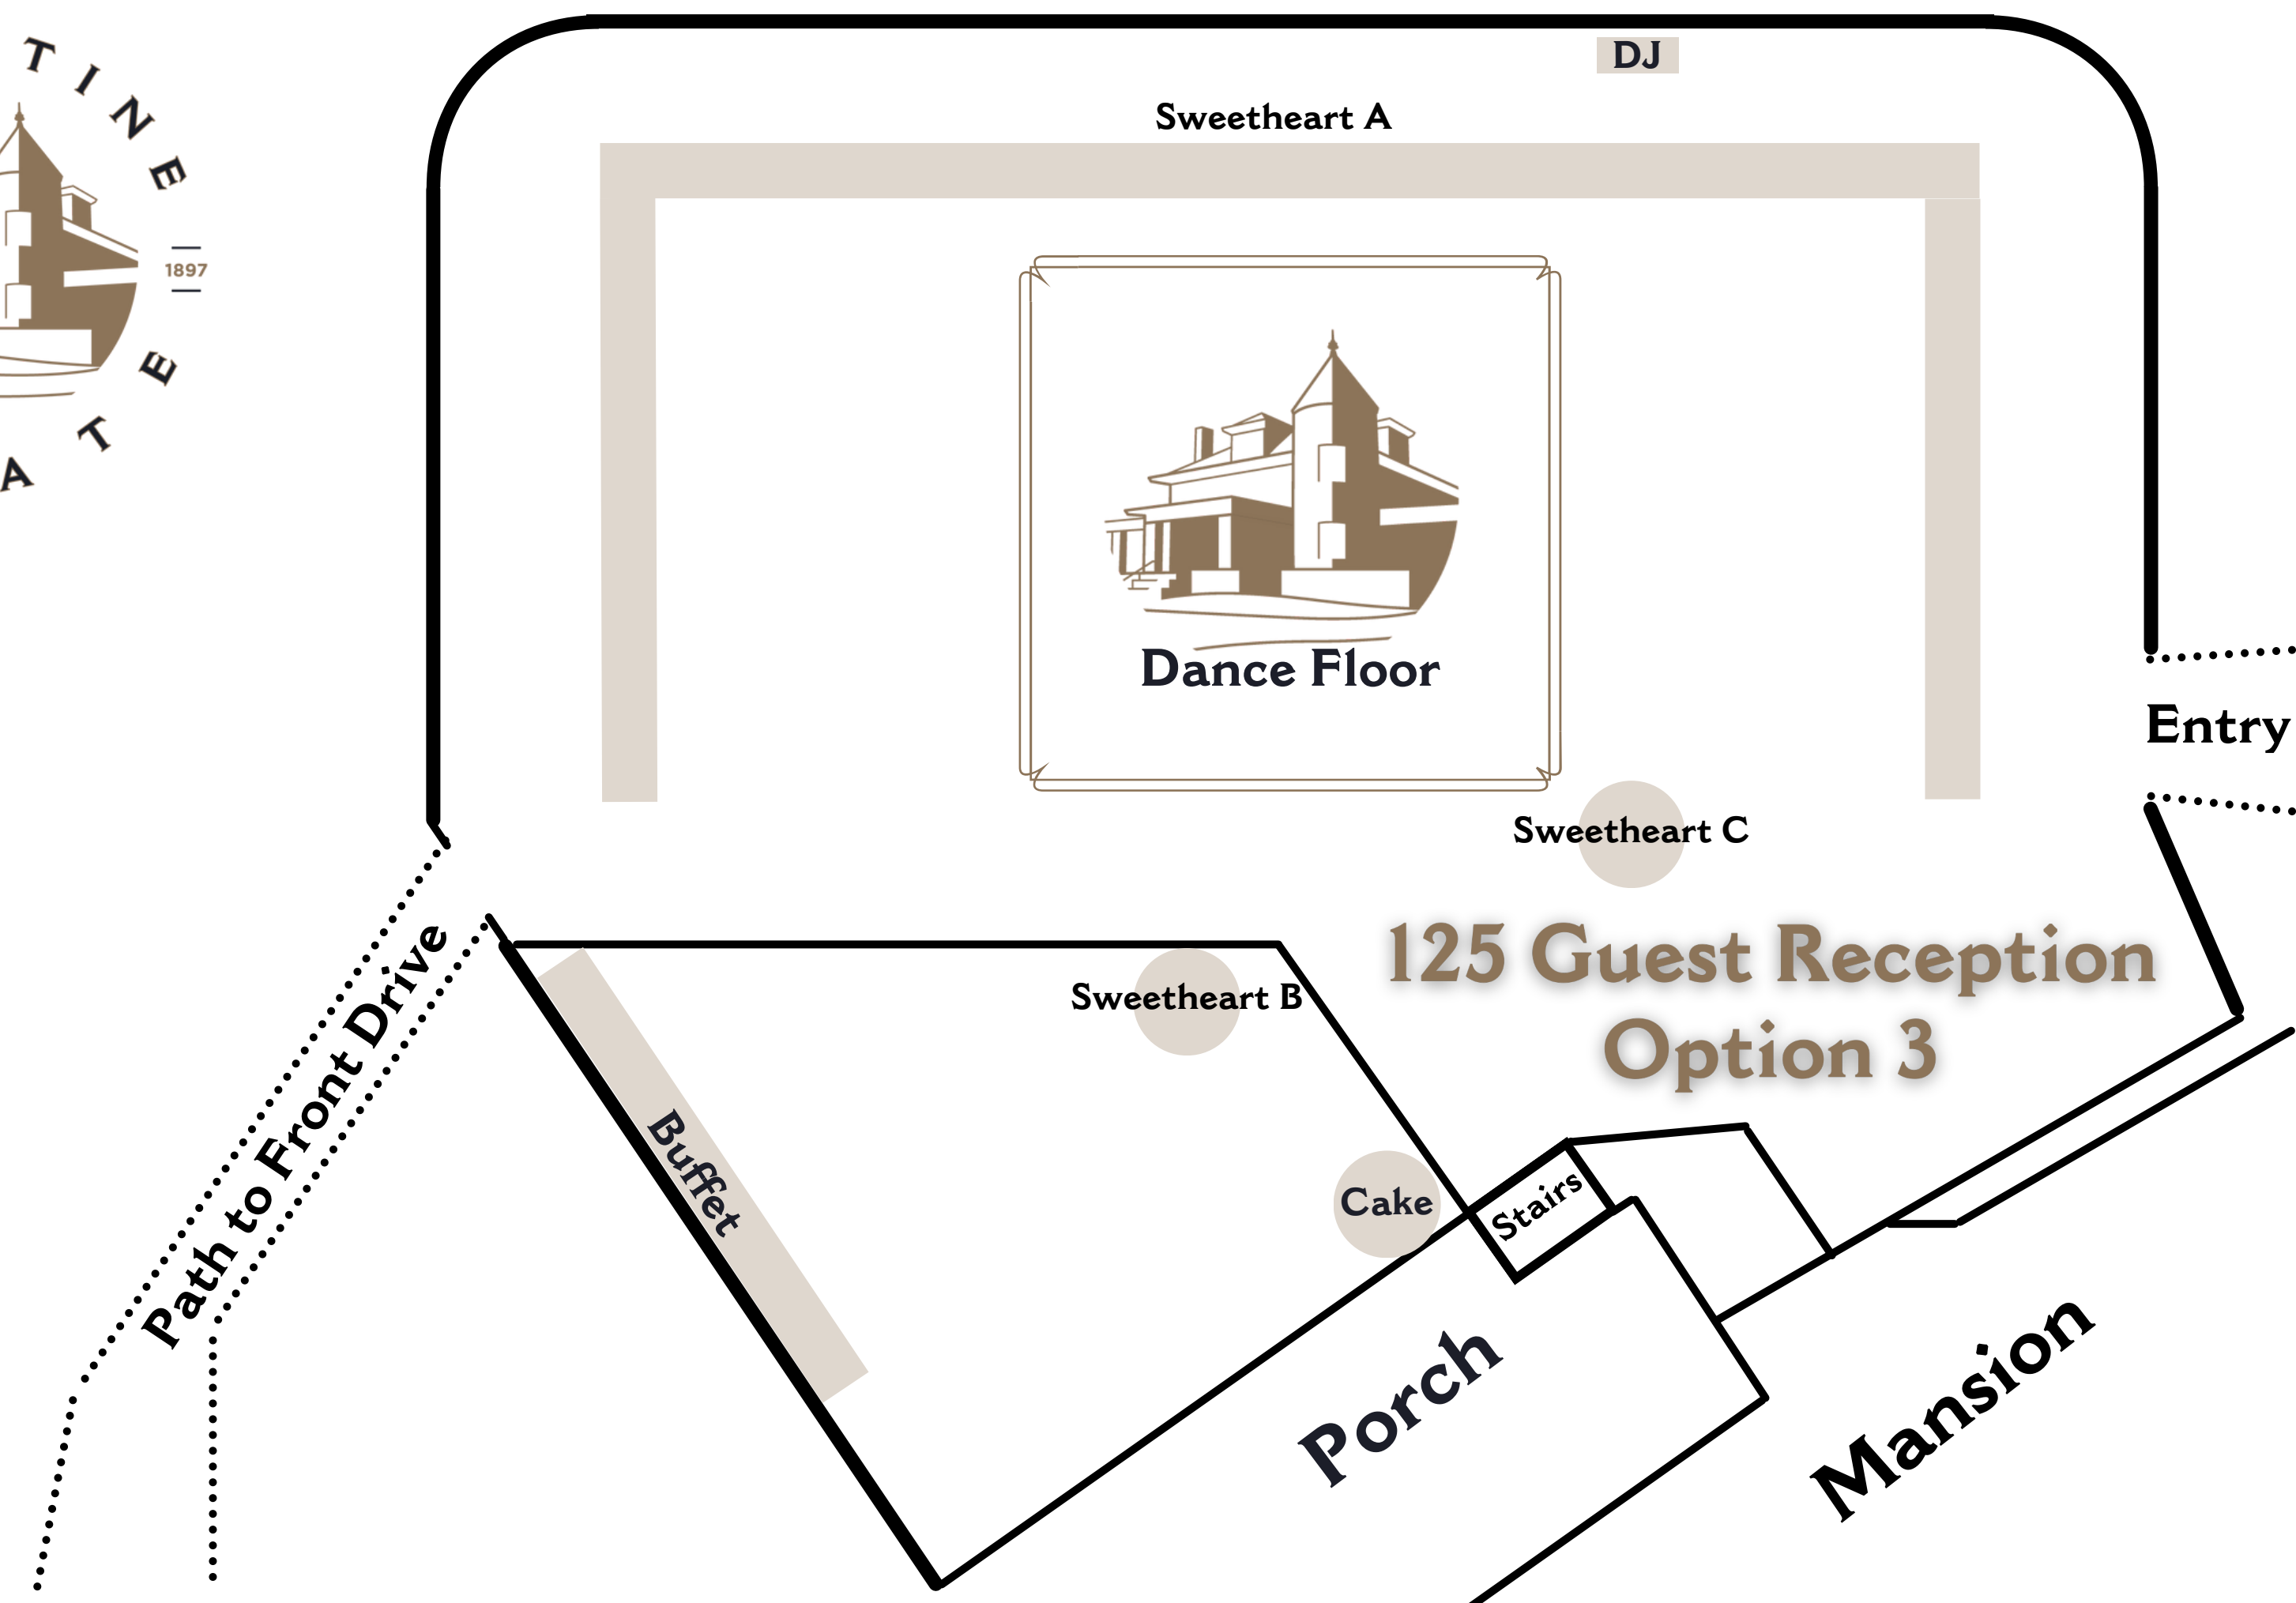

125 Guest Reception Option 3

Sweetheart A

DJ