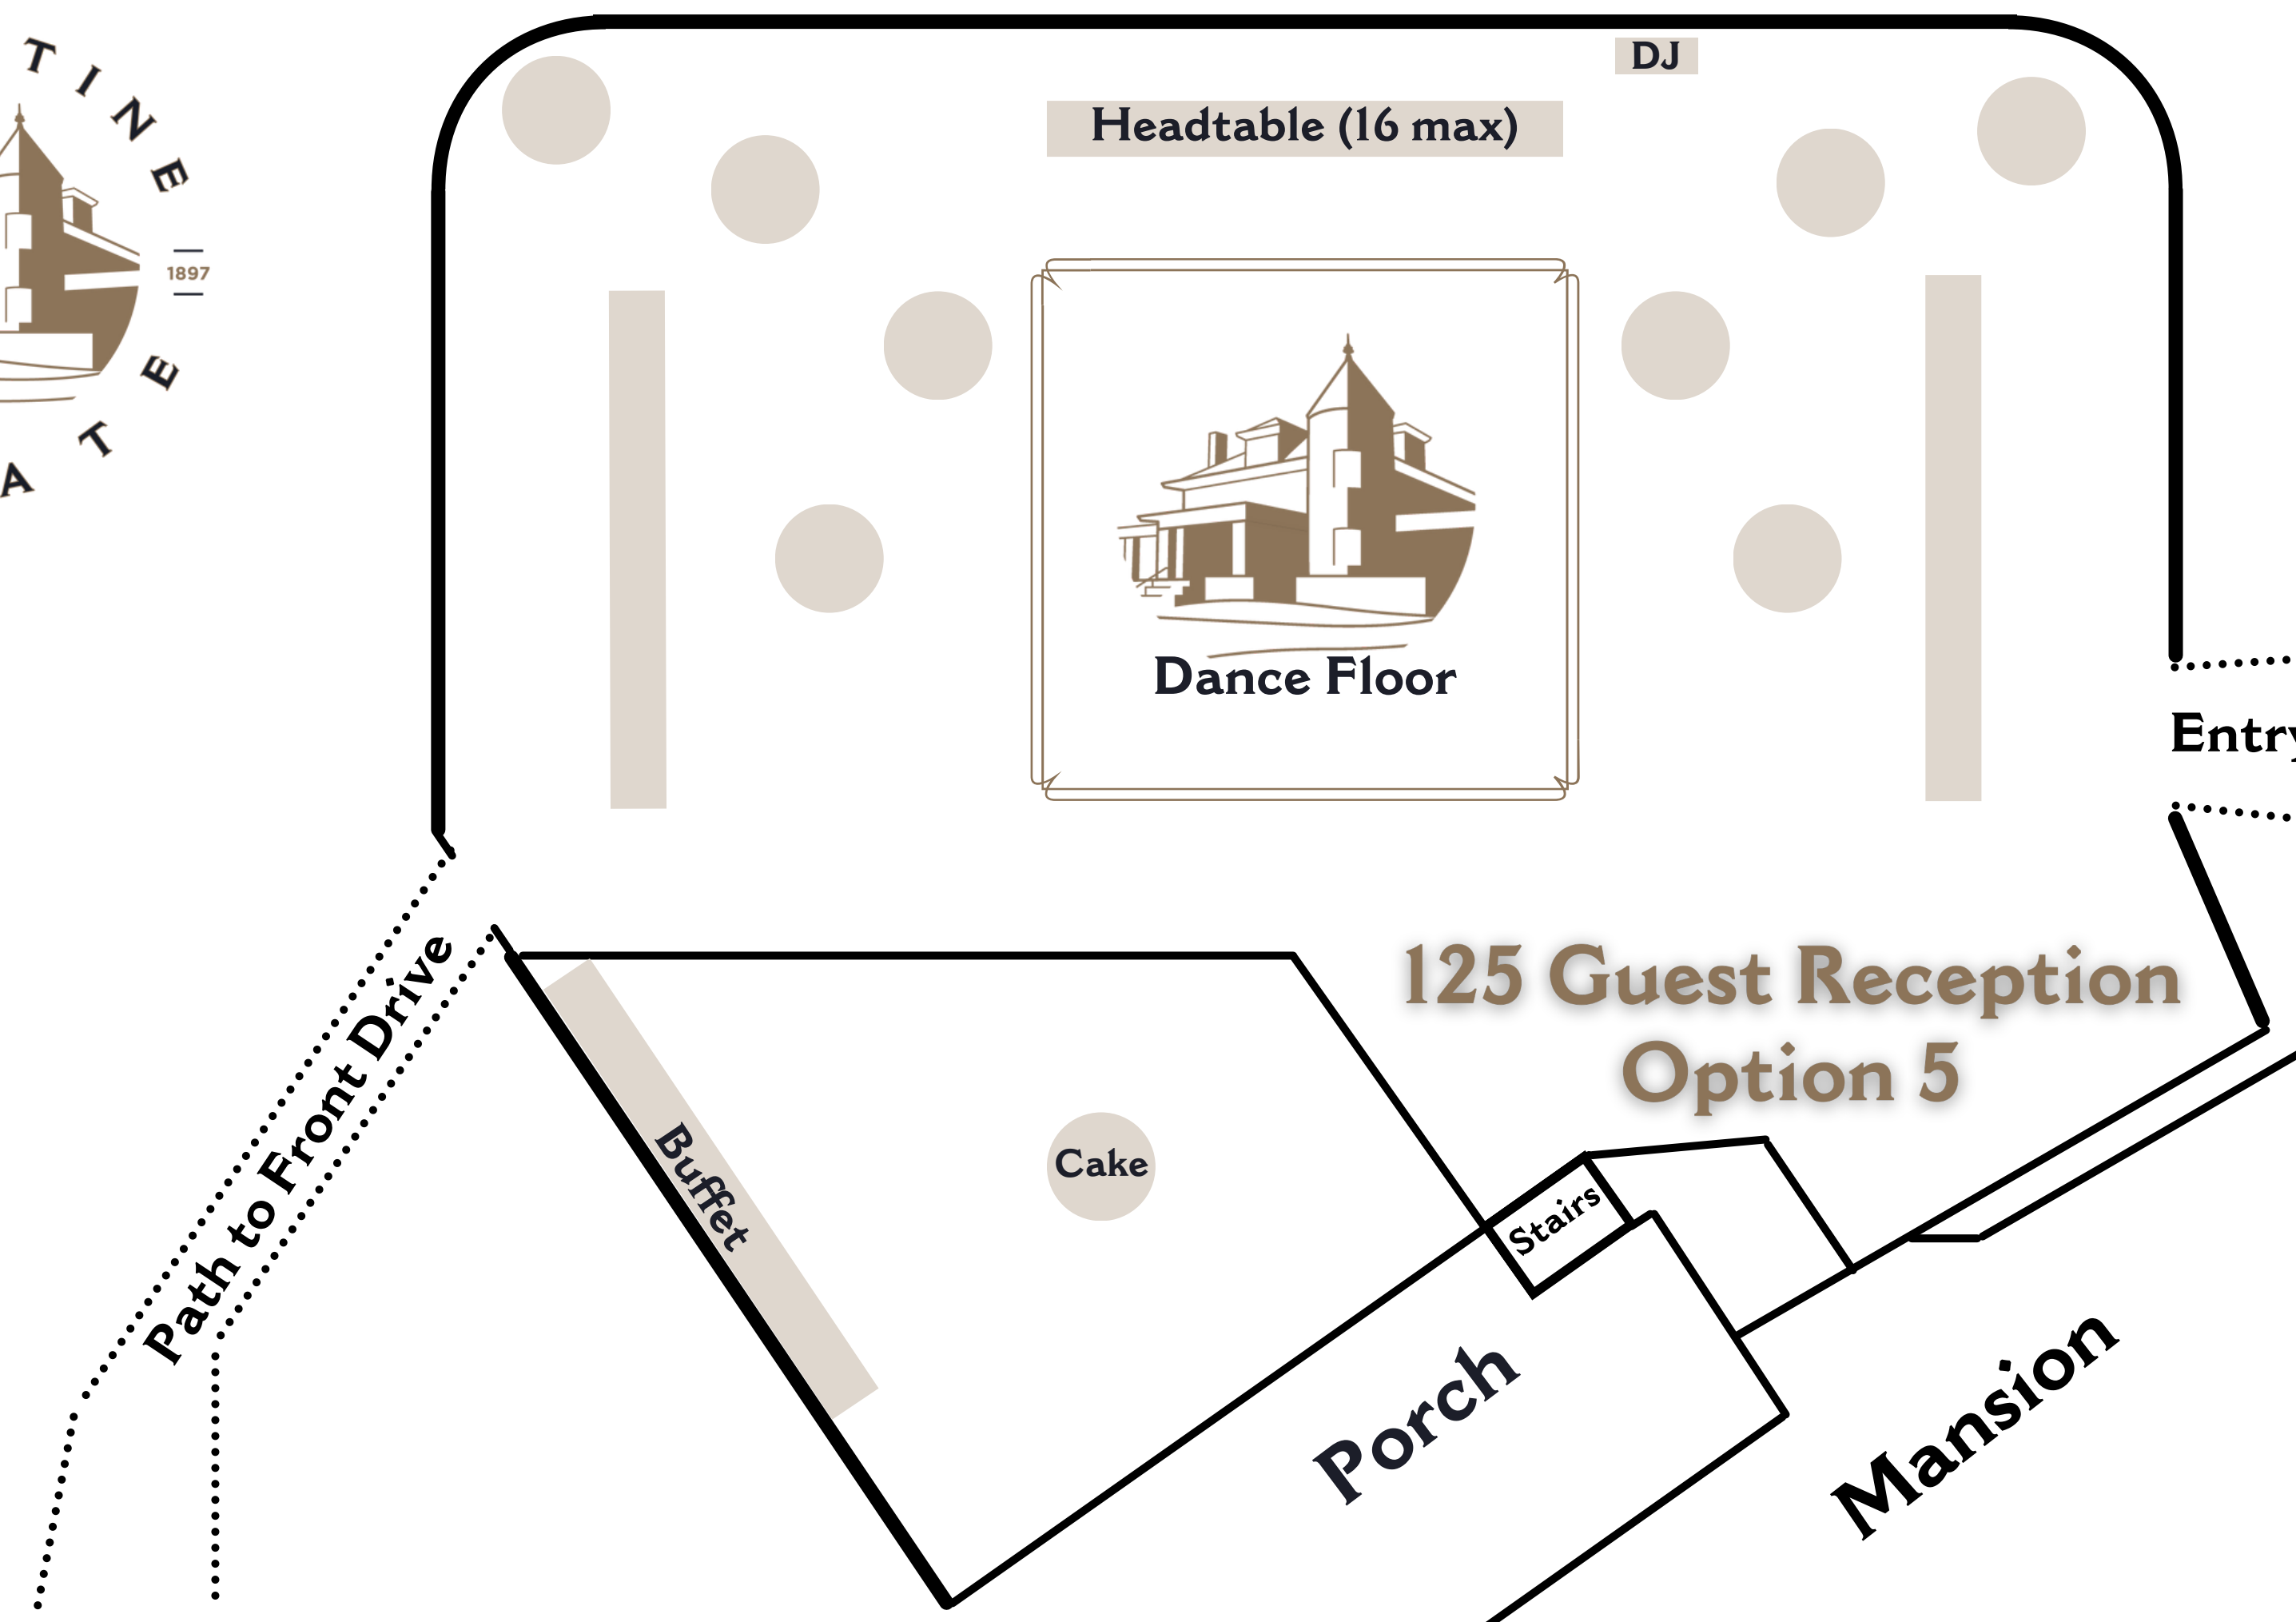

Stairs

Porch

Mansion

Path to Front Drive

Stairs

Porch

Mansion

Entry

Path to Front Drive

Bar

Sweetheart A

DJ

Dance Floor

Sweetheart B

Sweetheart C

125 Guest Reception  
Option 4

Path to Front Drive

Buffet

Cake

Stairs

Porch

Mansion

Entry

Headtable (16 max)

DJ

Dance Floor

Entry

Path to Front Drive