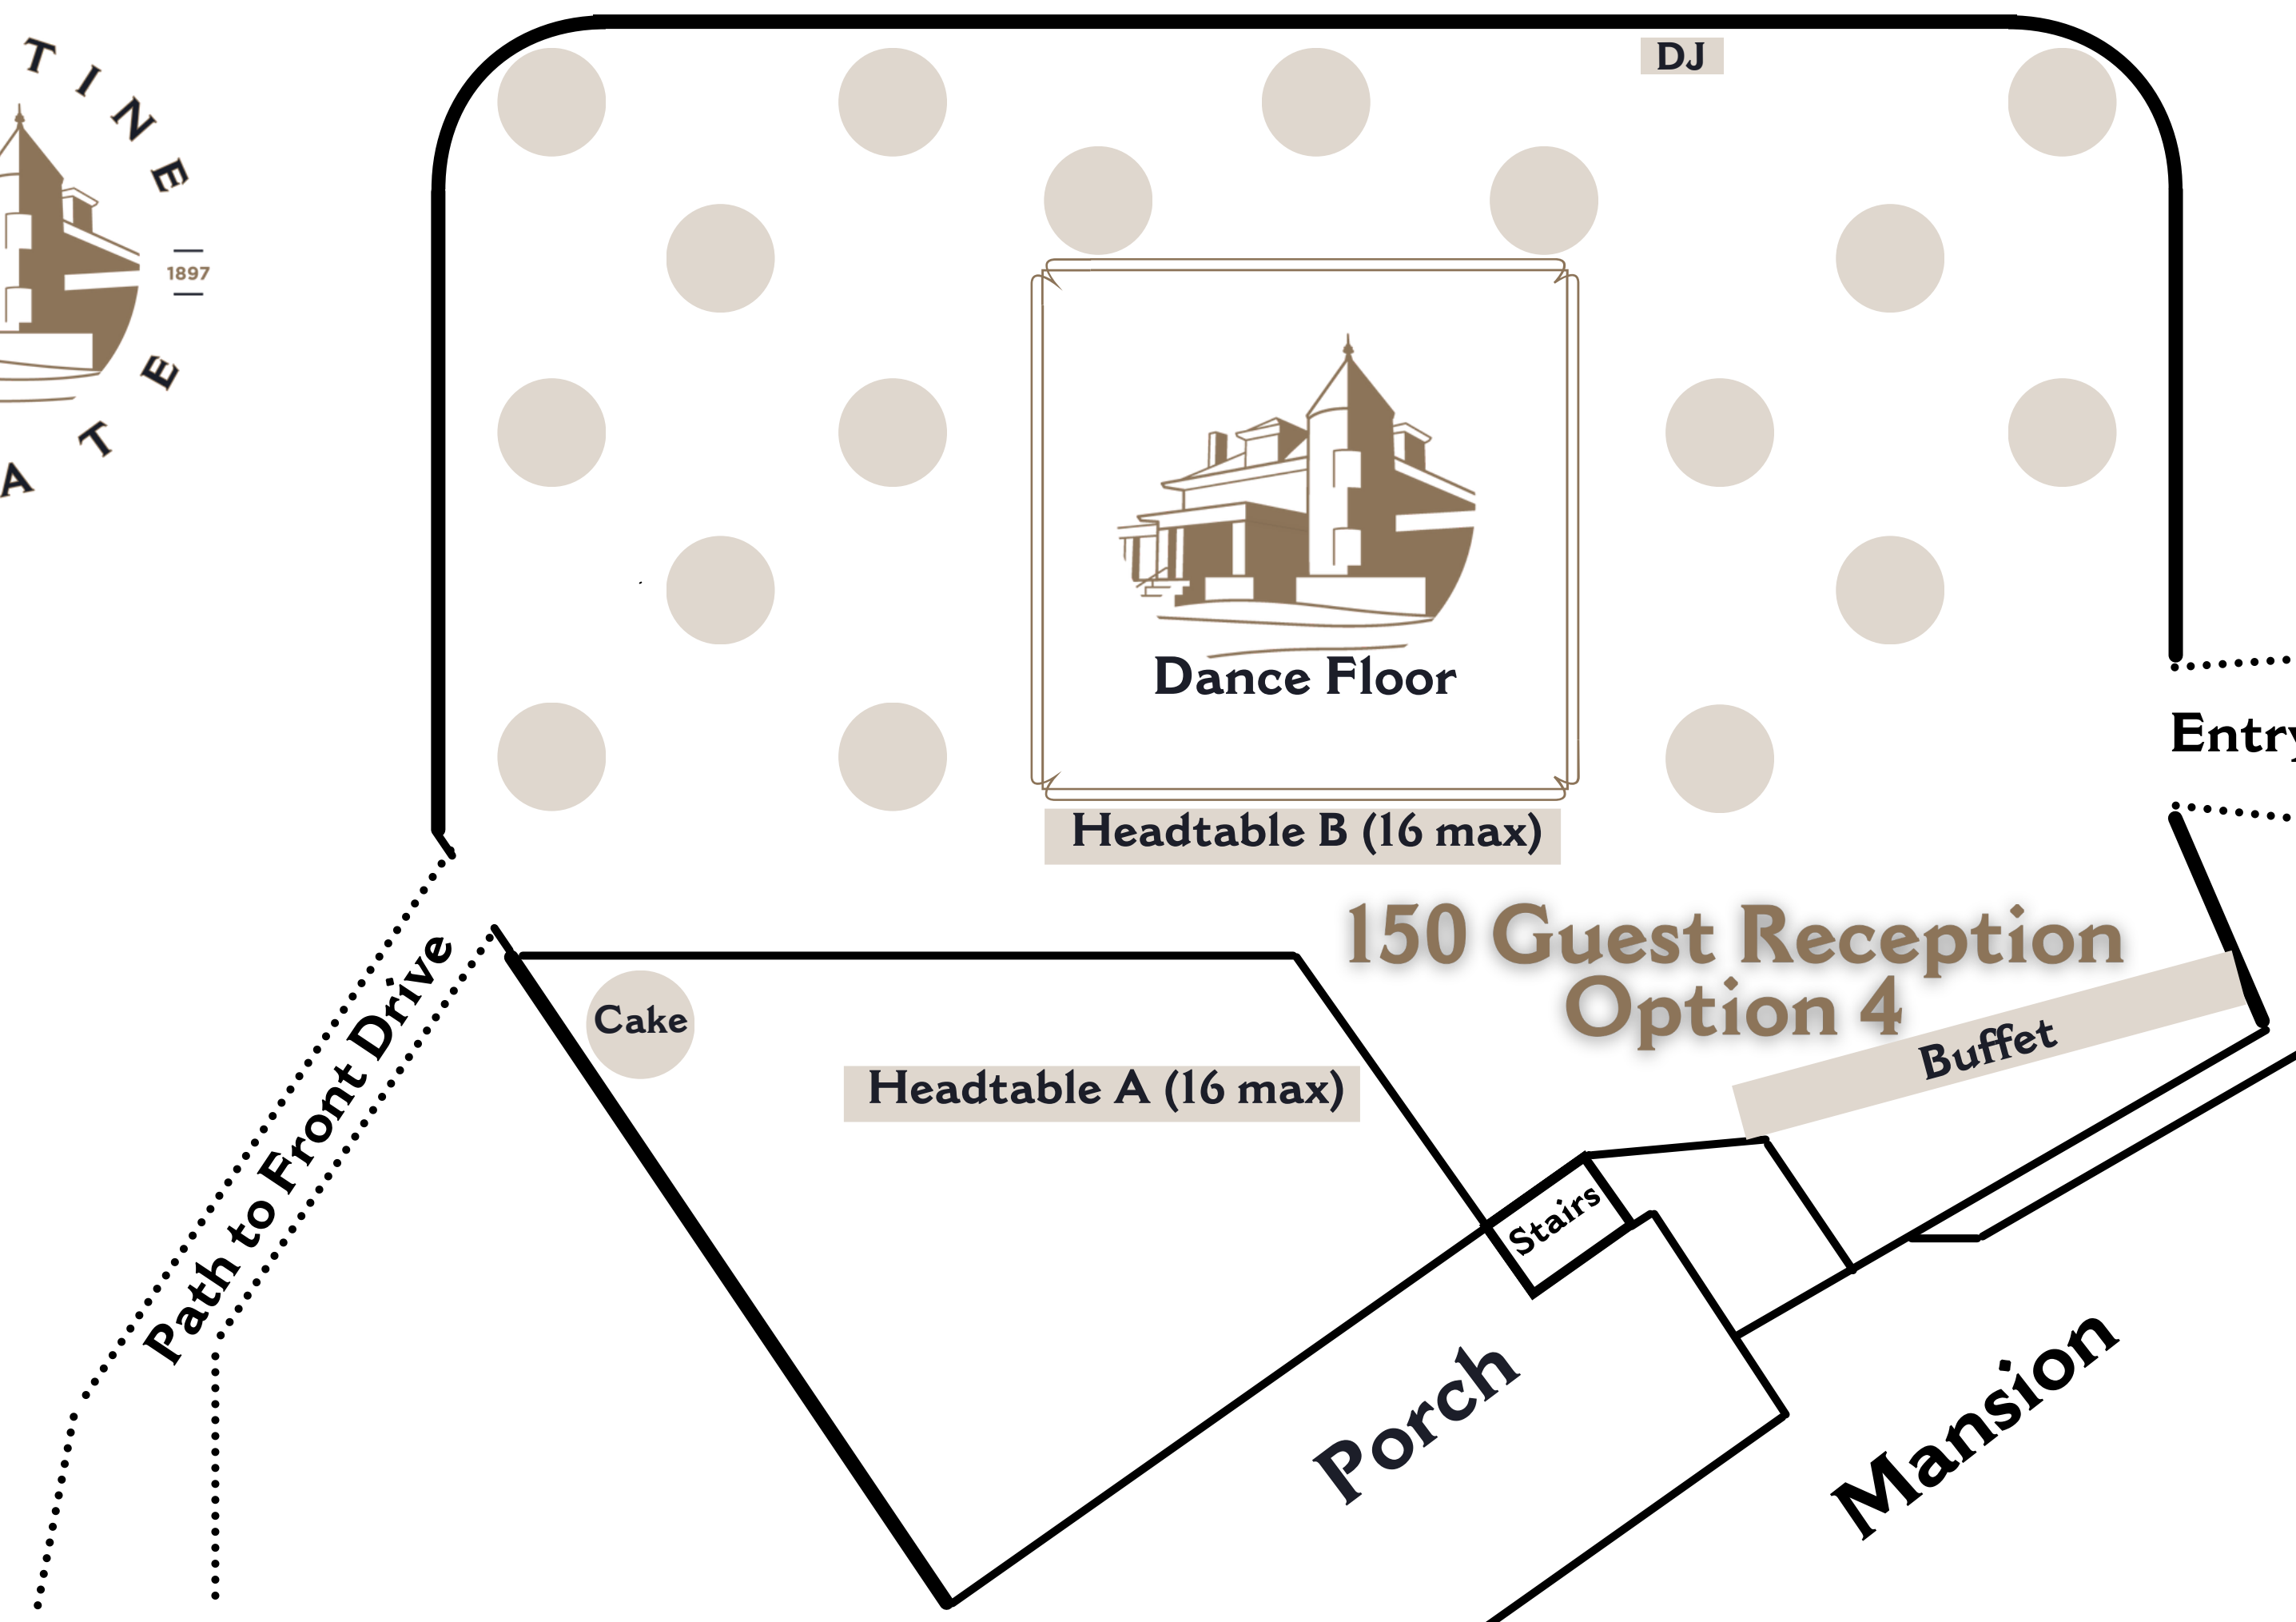

DJ

Headtable (16 max)

Entry

Path to Front Drive

Buffet

Cake

150 Guest Reception Option 2

Stairs

Porch

Mansion

DJ
Head Table (12)

Path to Front Drive

Buffet

Cake

150 Guest Reception
Option 3

Porch
Stairs

Mansion

Entry

DJ

Dance Floor

Headtable B (16 max)

Entry

150 Guest Reception
Option 4

Buffet

Path to Front Drive

Cake

Headtable A (16 max)

Stairs

Porch

Mansion