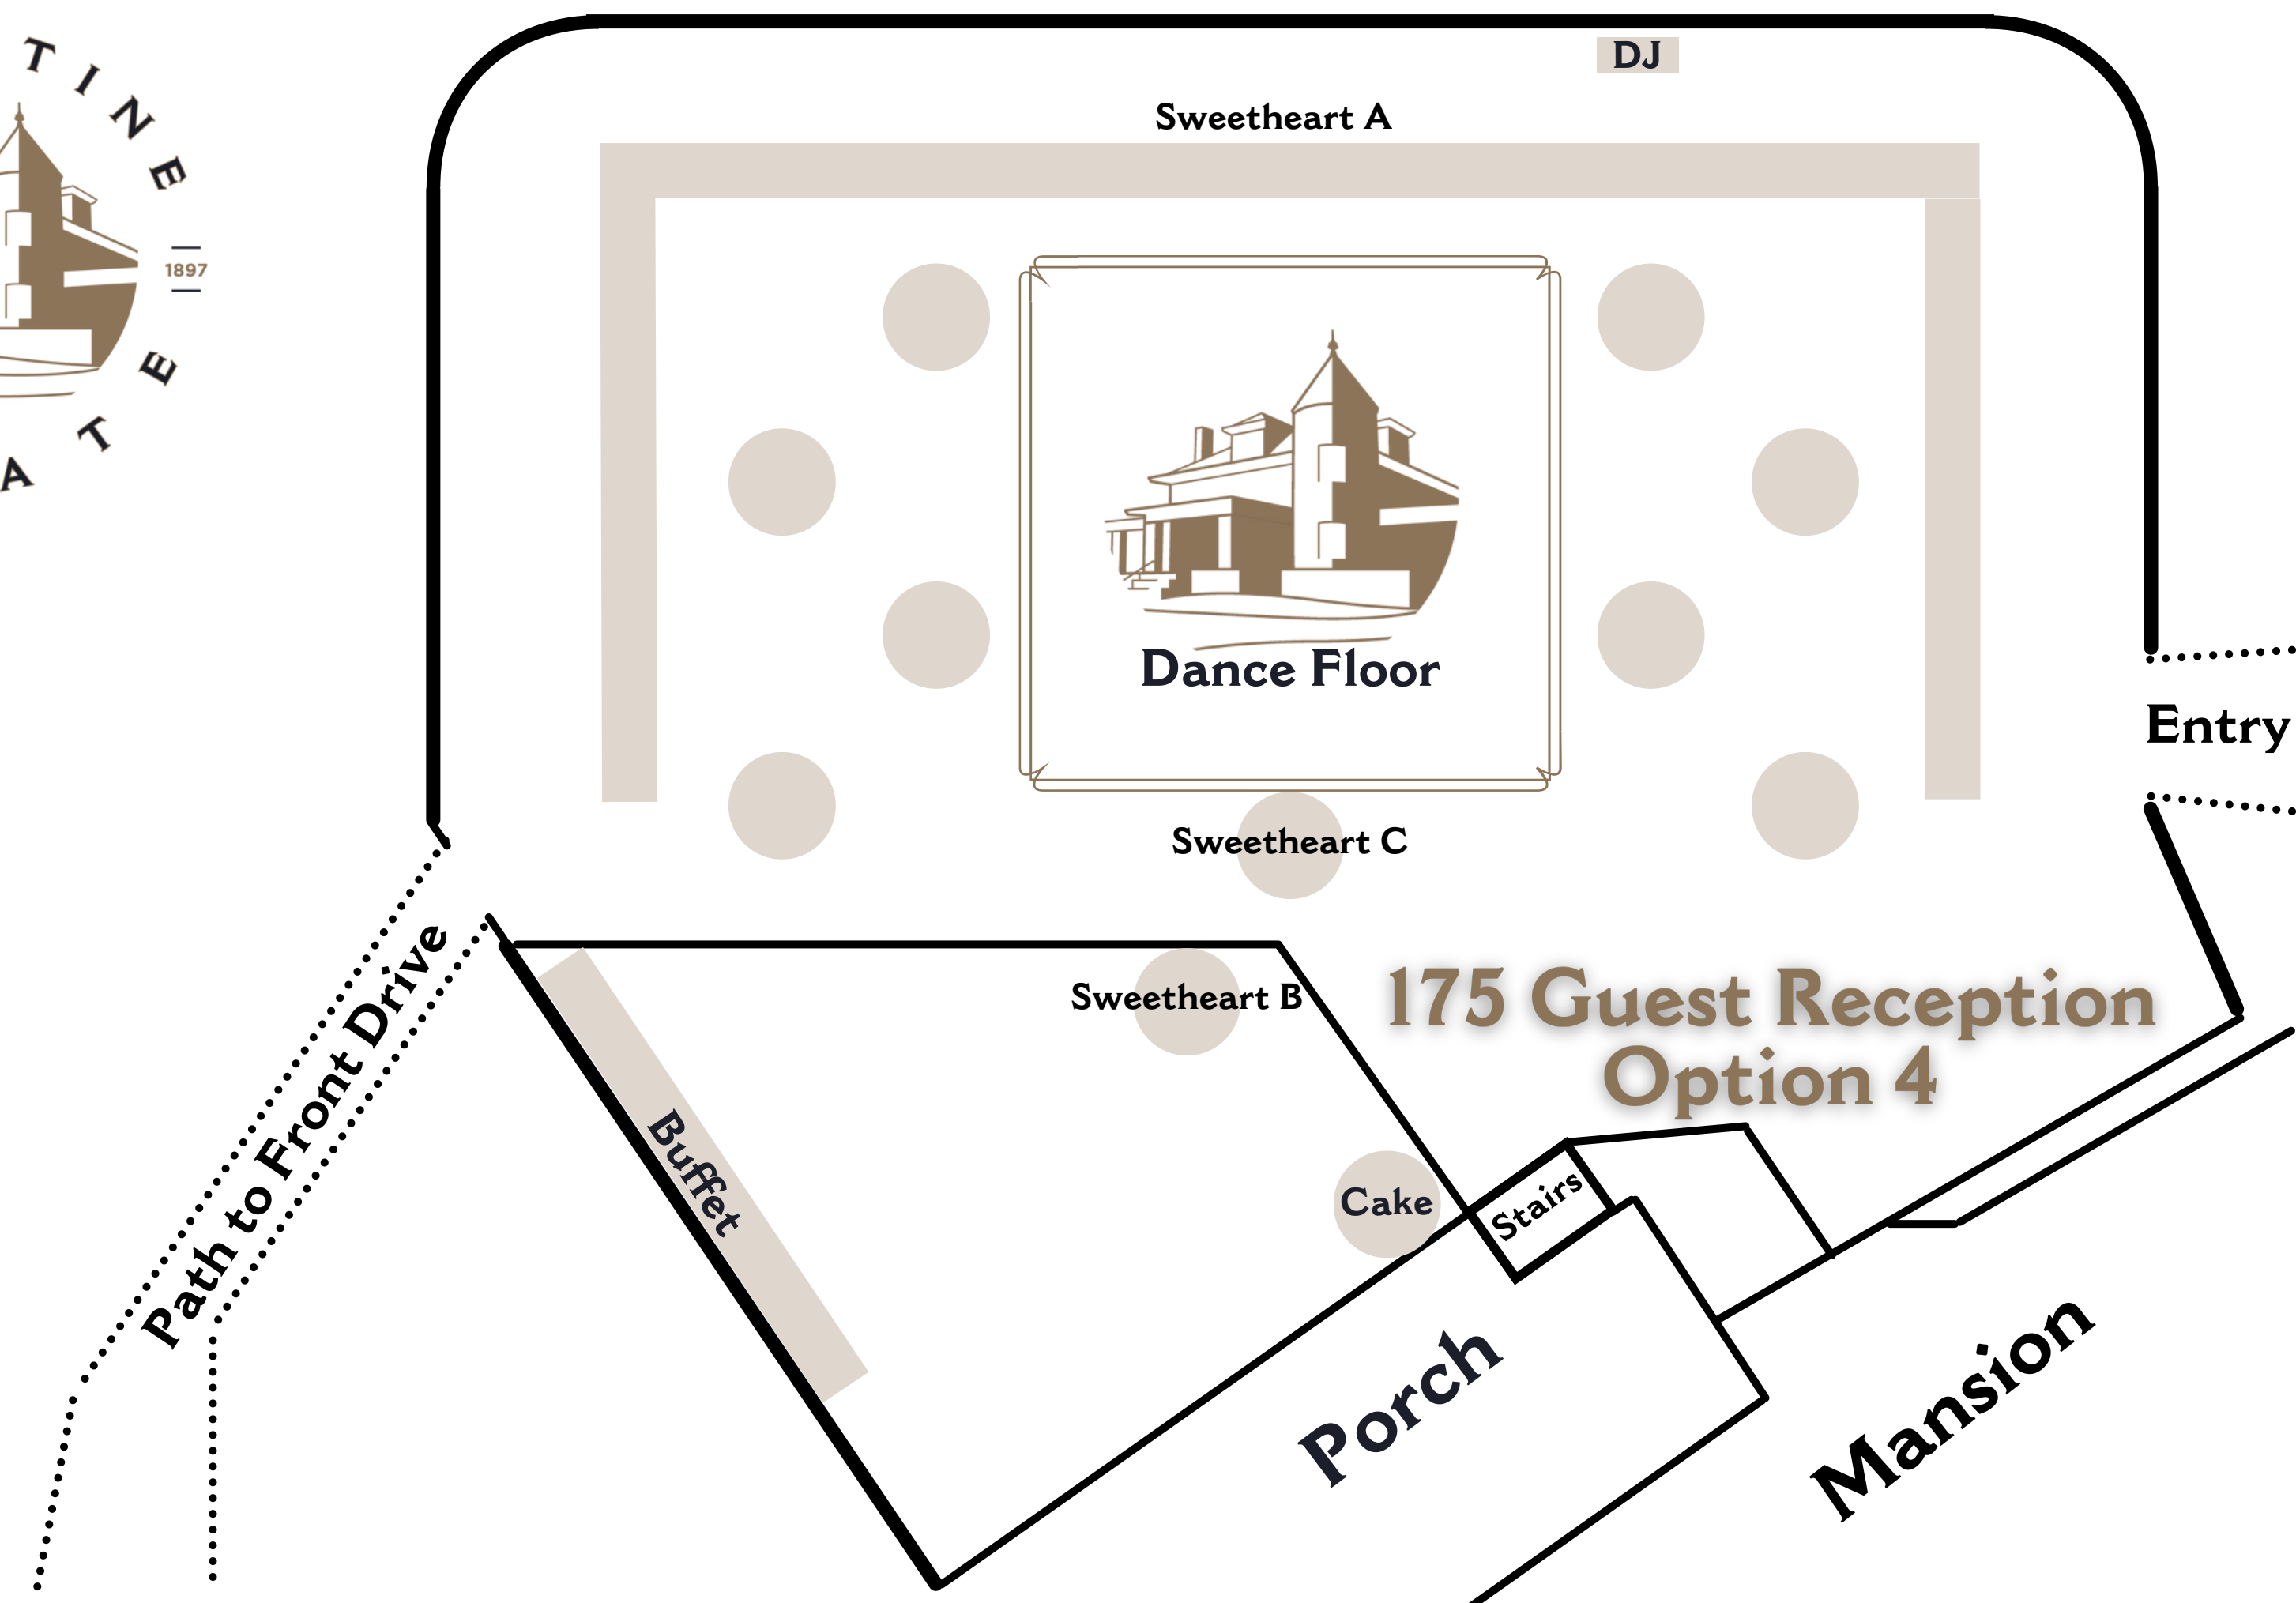

Bar

Path to Front Drive

Buffet

Cake

Porch

Stairs

Mansion

Headtable (16 max)

Stairs

Mansion

DJ

Headtable (16 max)

Entry

175 Guest Reception Option 2

Path to Front Drive

Buffet

Stairs

Cake

Mansion

DJ

Headtable B (16 max)

175 Guest Reception  
Option 5

Cake

Headtable A (16 max)

Stairs

Porch

Mansion

Path to Front Drive

Entry