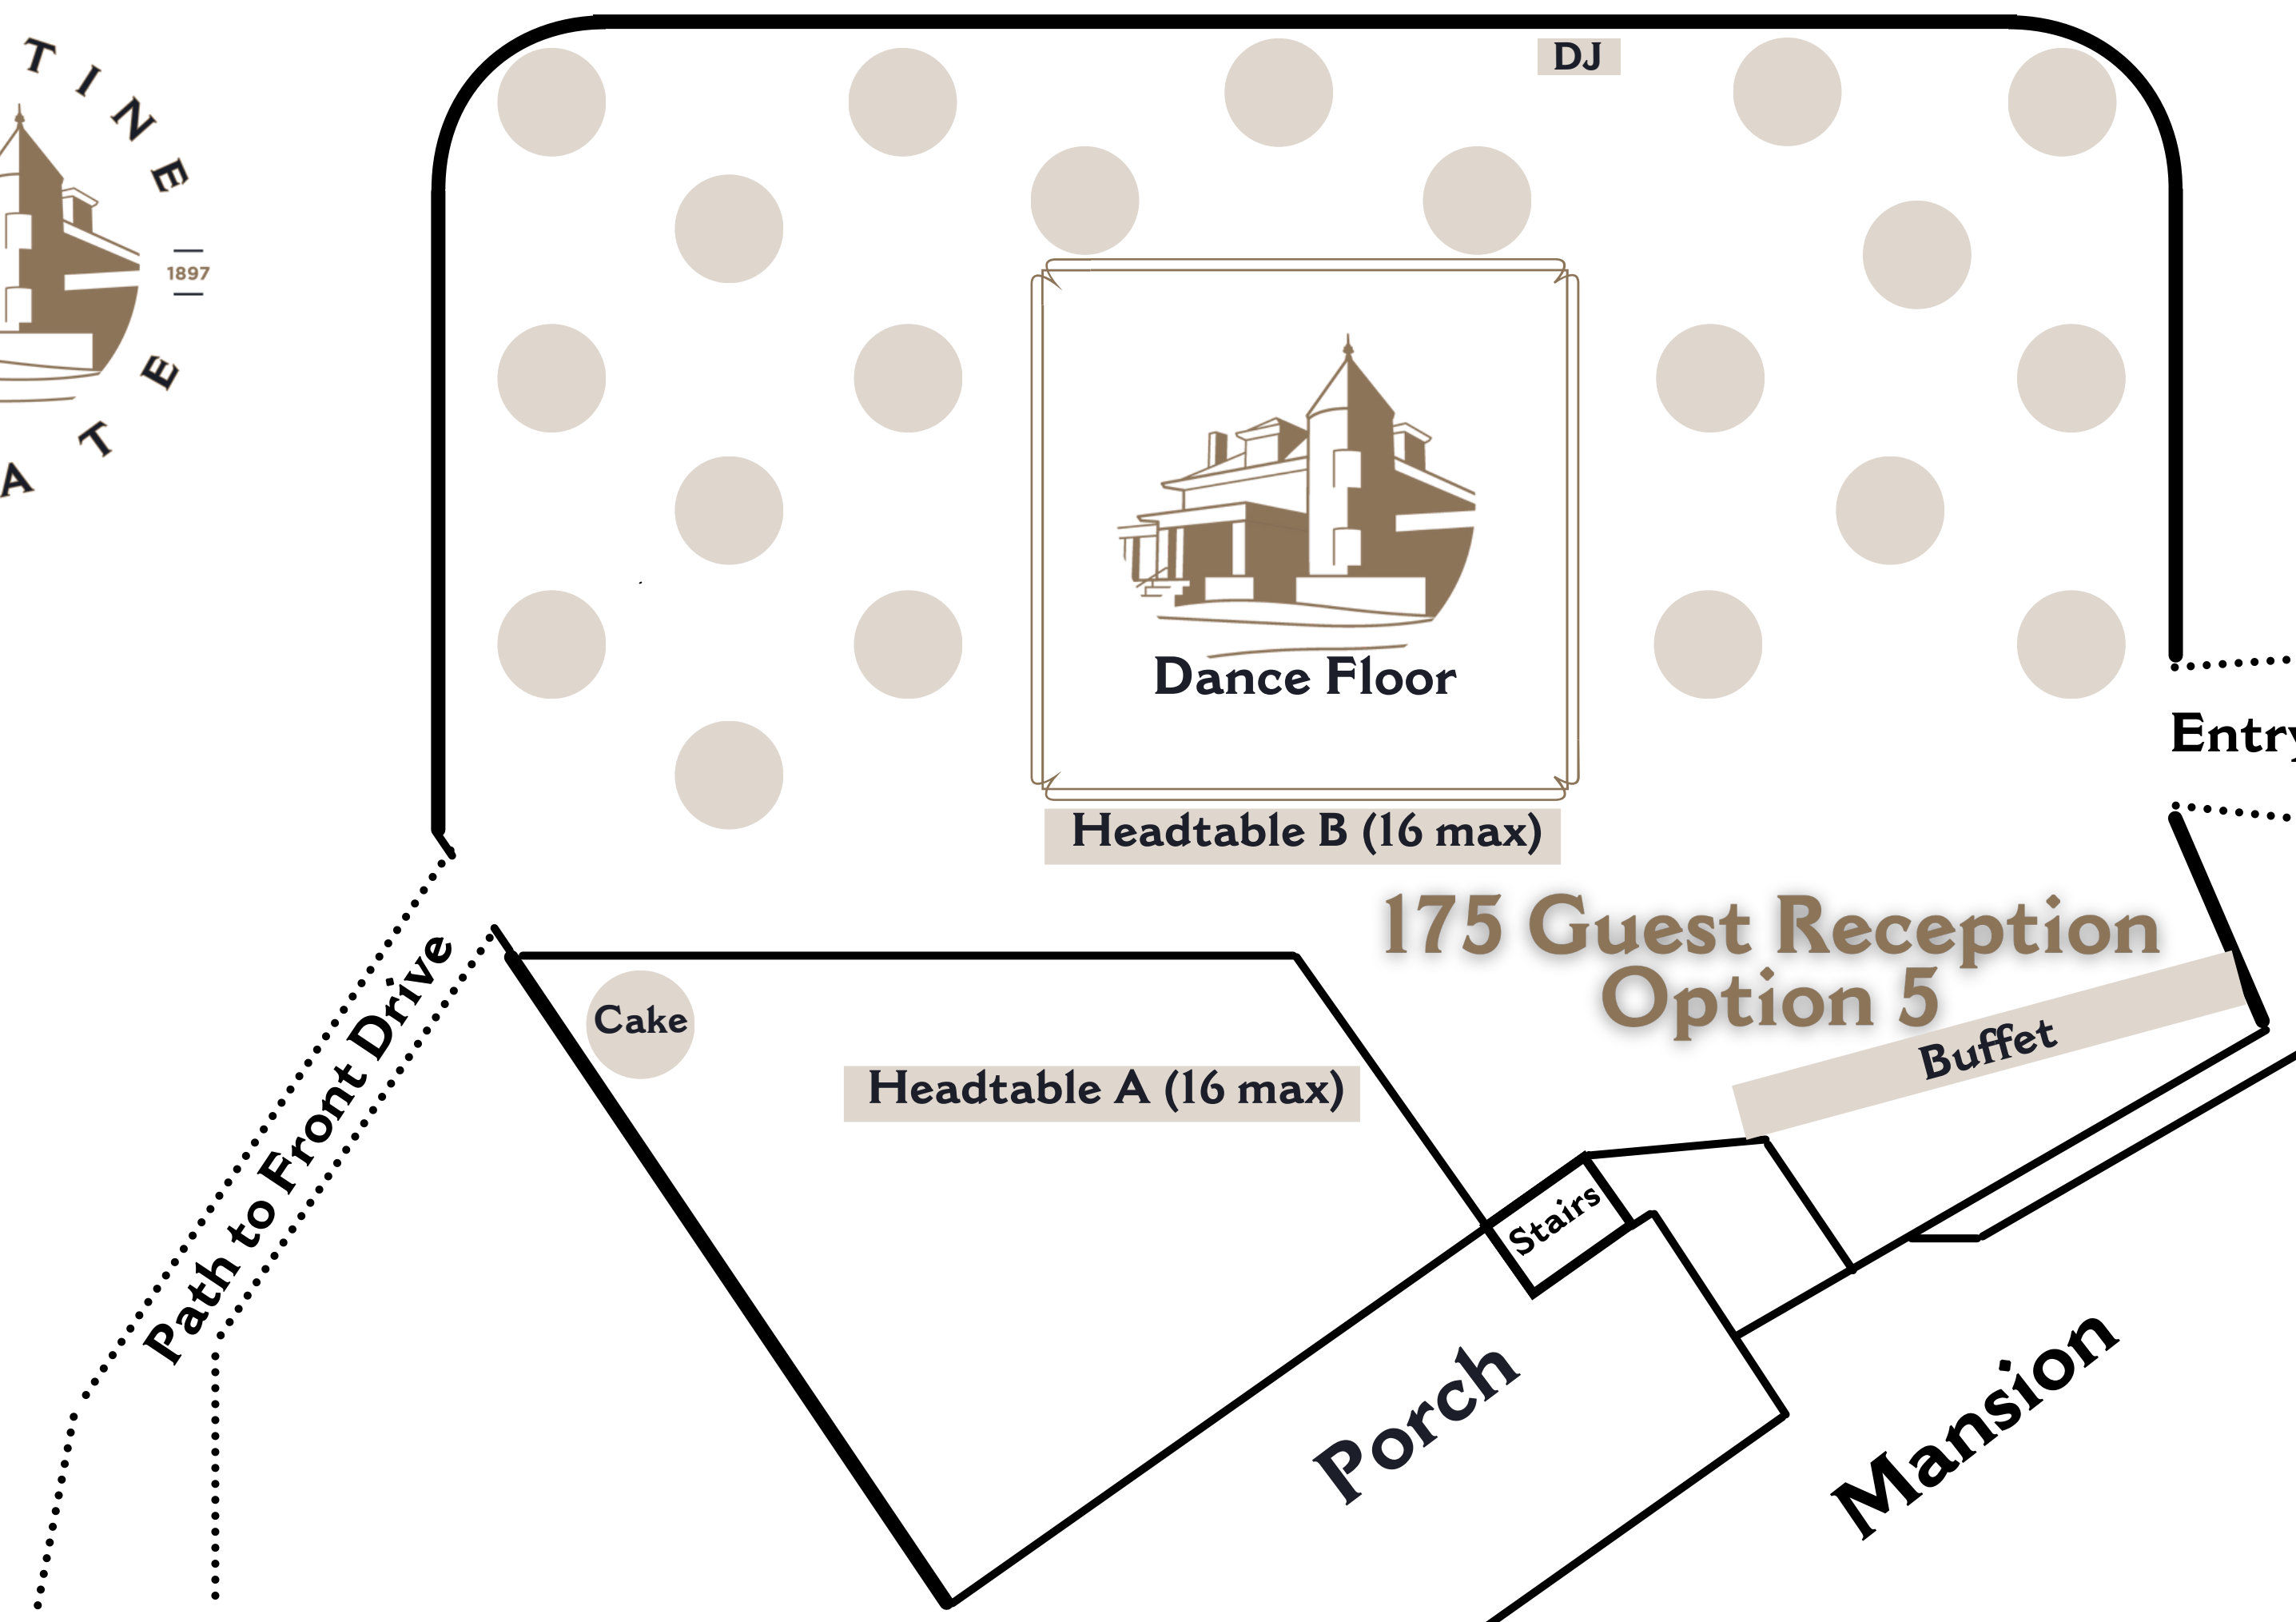

Bar

Path to Front Drive

Buffet

Cake

Porch

Stairs

Mansion

Headtable (16 max)

Stairs

Mansion

DJ

Headtable (16 max)

Entry

175 Guest Reception Option 2

Path to Front Drive

Buffet

Stairs

Cake

Mansion

DJ

Headtable B (16 max)

175 Guest Reception  
Option 5

Cake

Headtable A (16 max)

Stairs

Porch

Mansion

Path to Front Drive

Entry