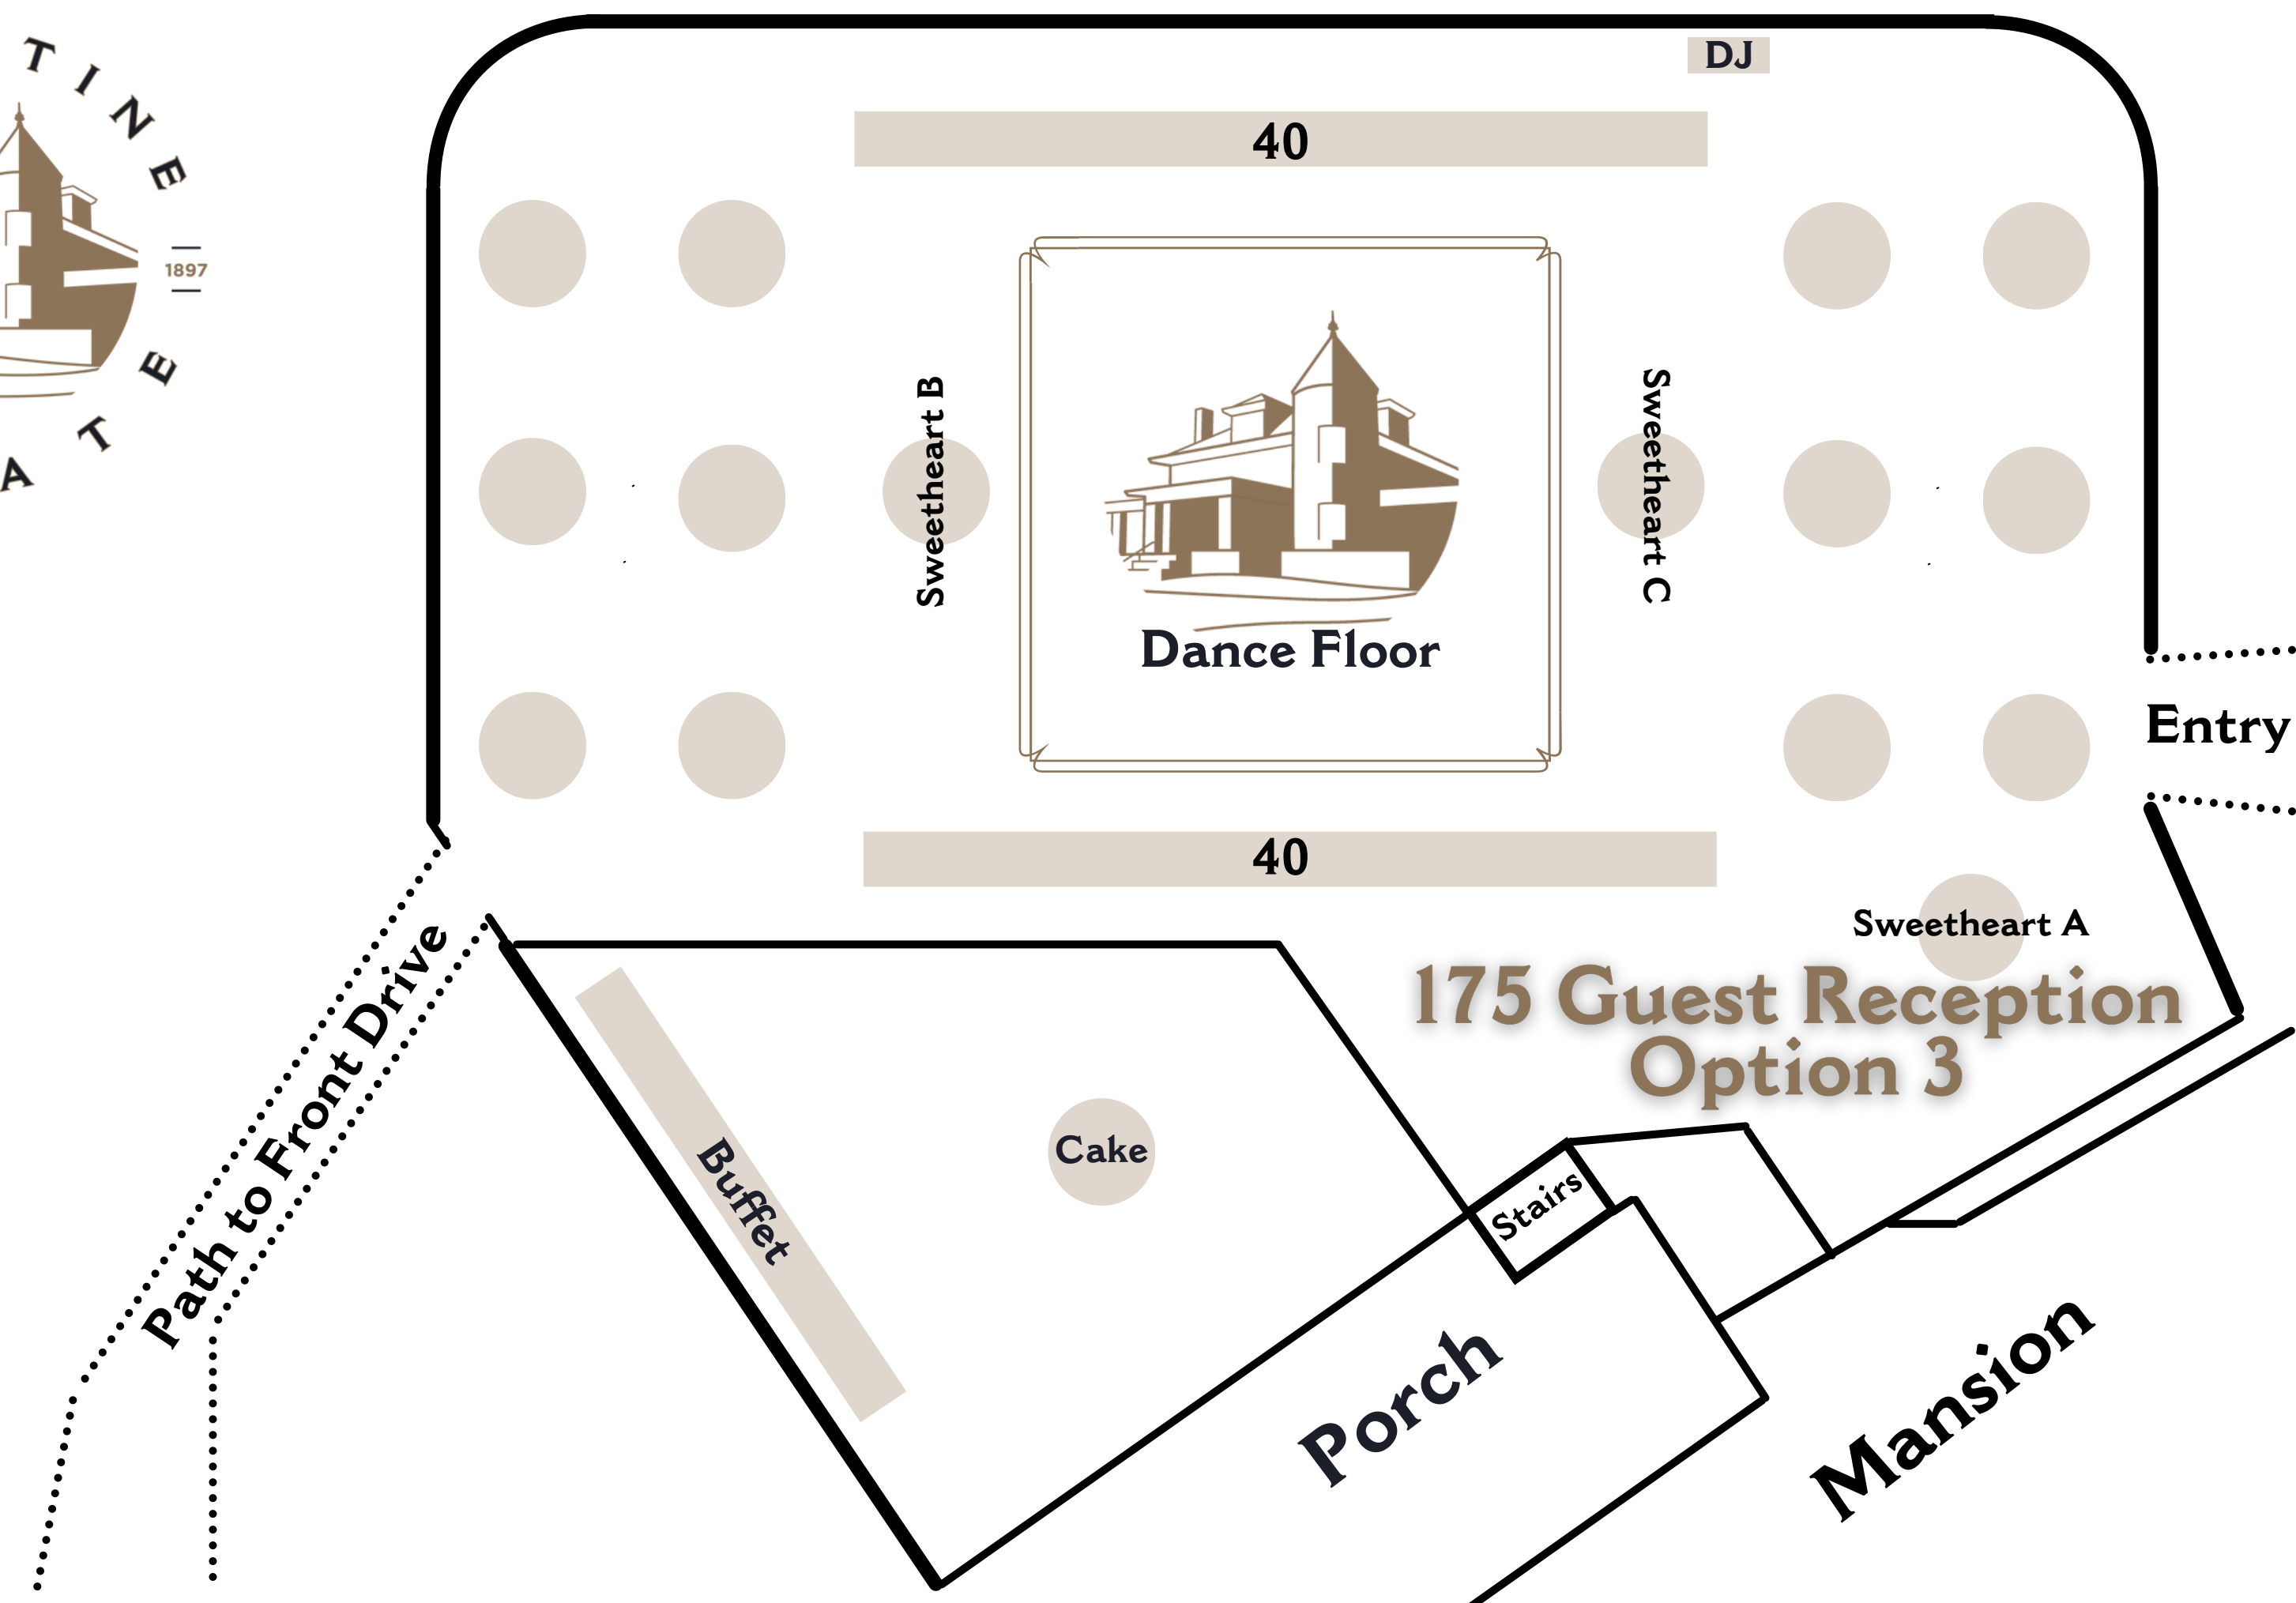

Bar

Path to Front Drive

Buffet

Cake

Porch

Stairs

Mansion

Headtable (16 max)

Stairs

Mansion

DJ

Headtable (16 max)

Entry

175 Guest Reception Option 2

Path to Front Drive

Buffet

Stairs

Cake

Mansion

DJ

Headtable B (16 max)

175 Guest Reception  
Option 5

Cake

Headtable A (16 max)

Stairs

Porch

Mansion

Path to Front Drive

Entry