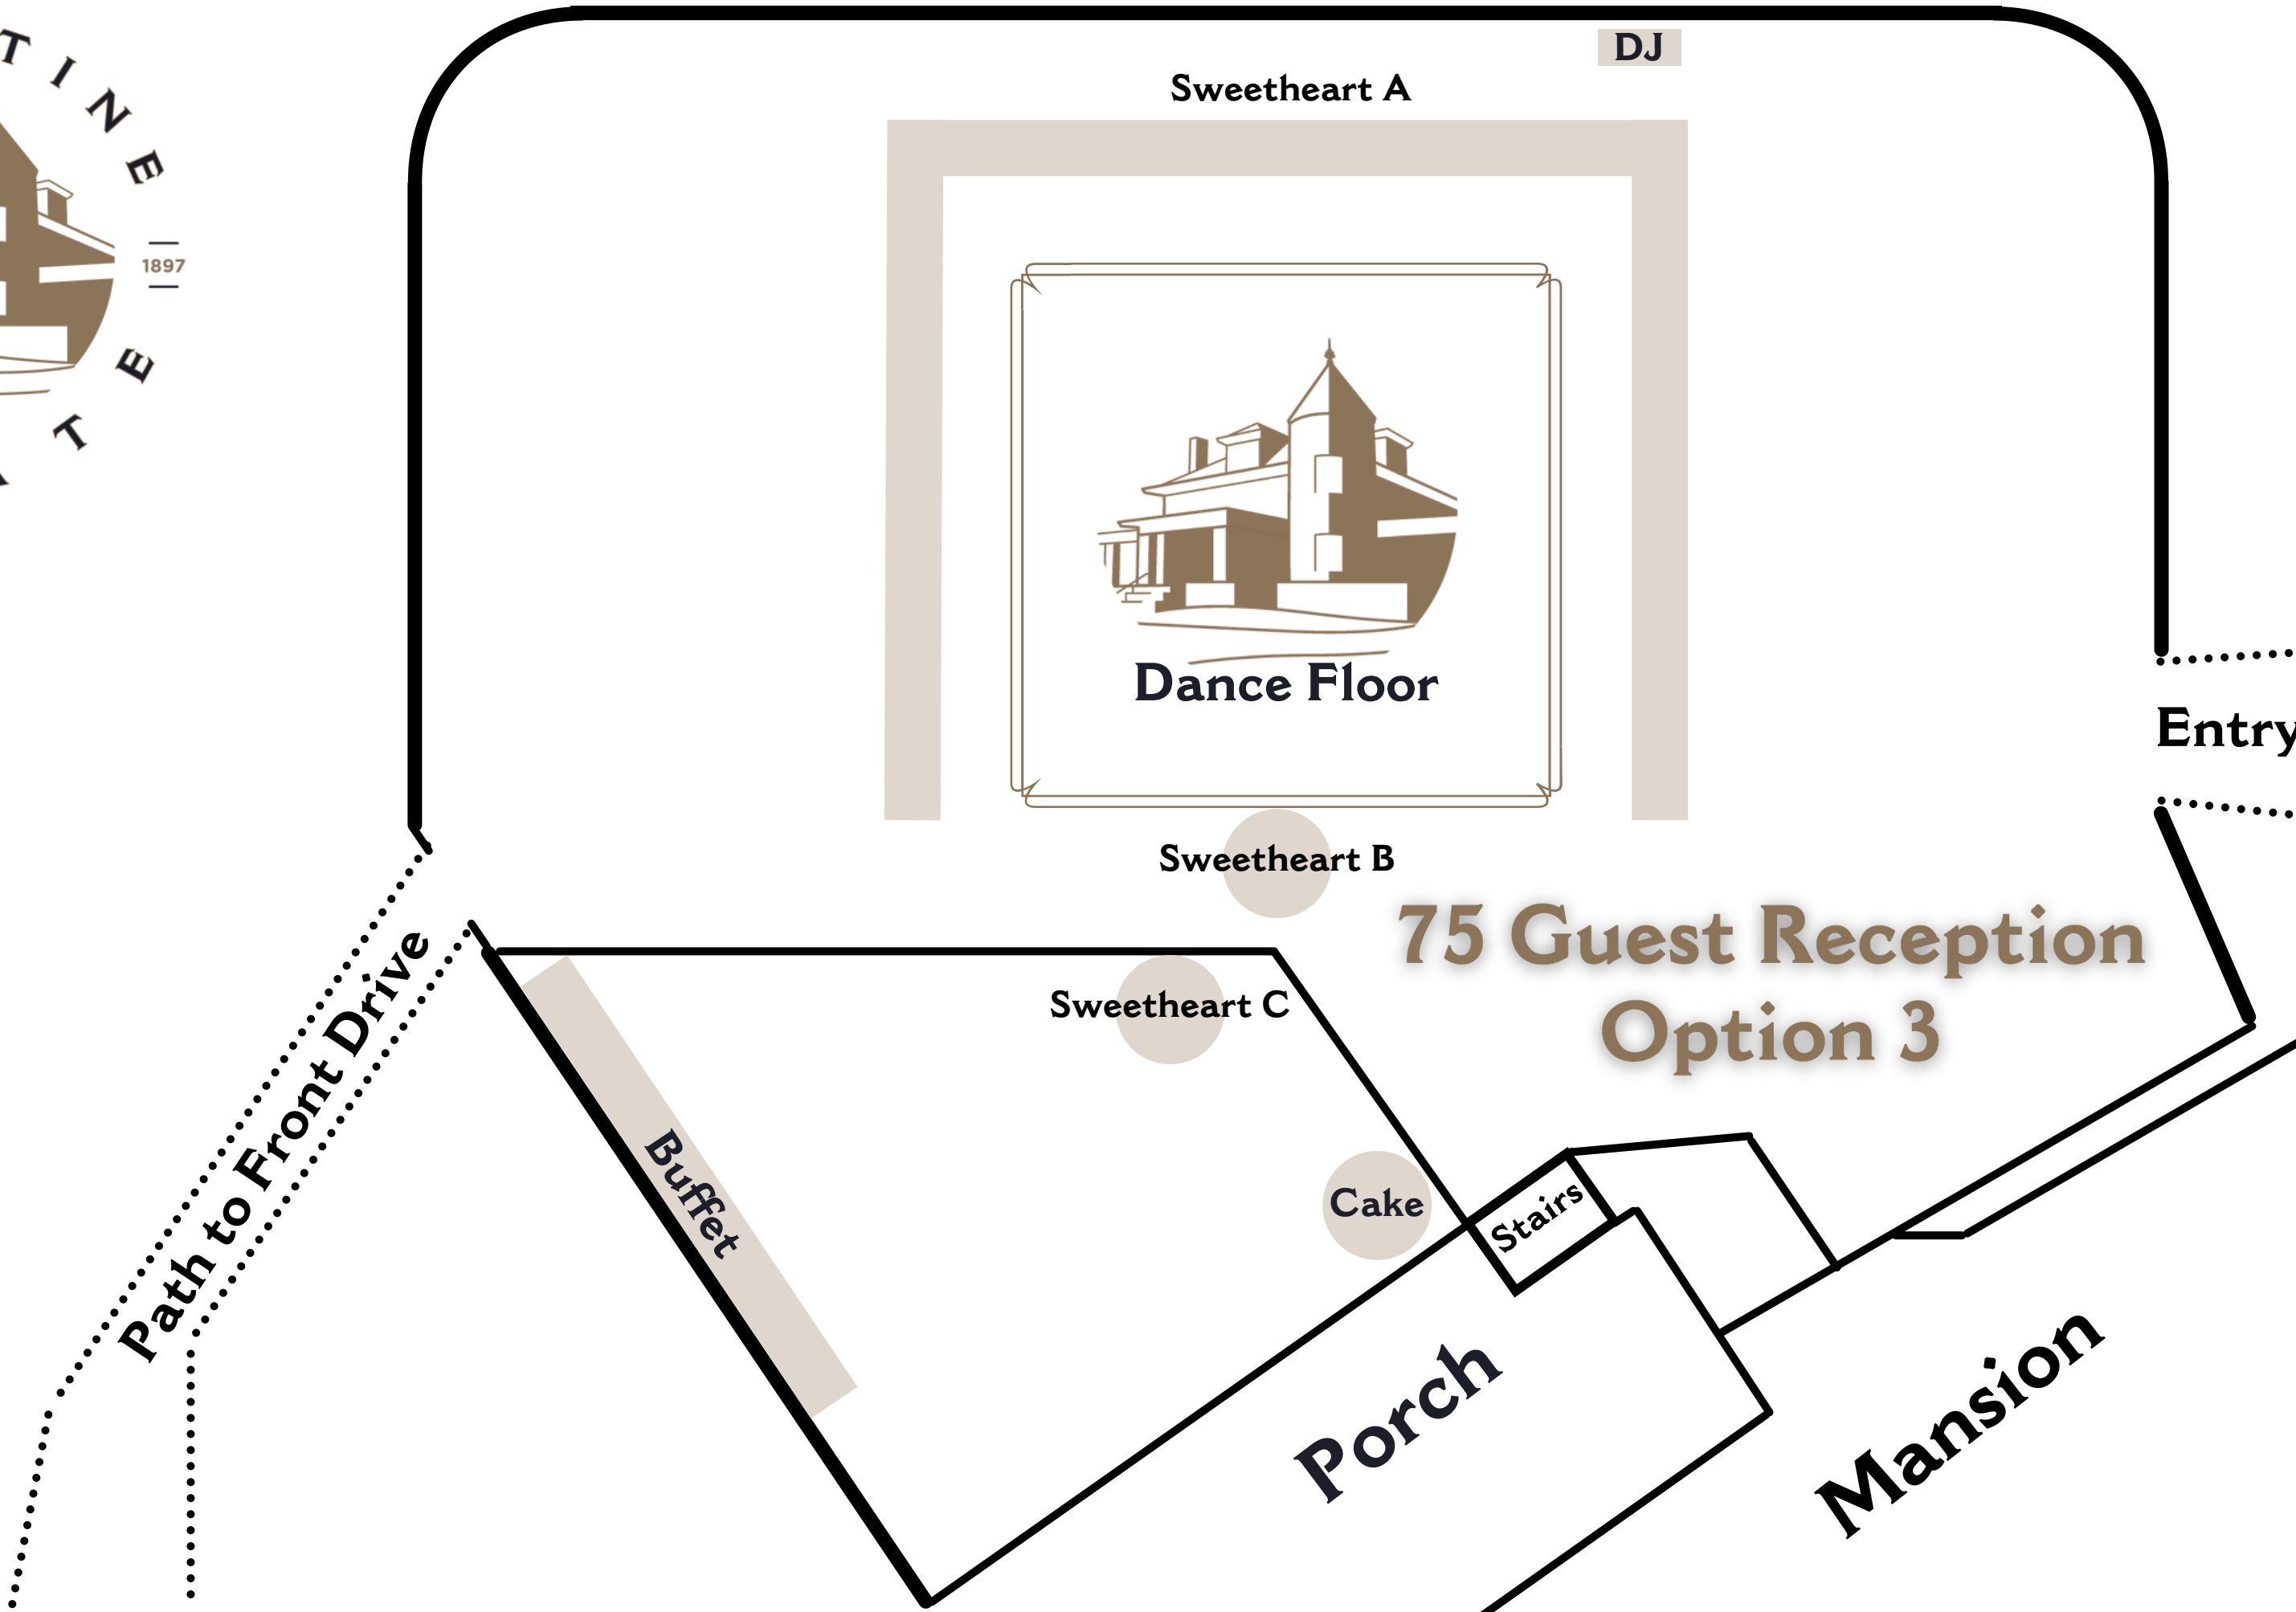

Headtable (16 max)

DJ

Dance Floor

Entry

75 Guest Reception Option 1

Path to Front Drive

Buffet

Cake

Porch

Stairs

Mansion

Entry

Path to Front Drive

# 75 Guest Reception Option 2

Cake

Mansion

Sweetheart A

DJ

Dance Floor

Entry

Sweetheart B

75 Guest Reception  
Option 3

Sweetheart C

Path to Front Drive

Buffet

Cake

Stairs

Porch

Mansion